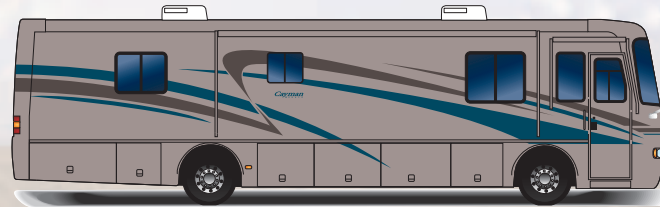

VINTAGE OAK

AUTUMN CHERRY

MAPLE

FULL-BODY PAINT OPTION

Available on Chateau Stone, Ivory Quartz and Lakeview

FULL-BODY PAINT OPTION

Available on Park Lane and Winter Birch

No other manufacturer gives you as many innovative floorplan choices as Monaco. The 2005 Cayman offers double, triple and quad slide-out models in lengths that range from 32' to 36'.