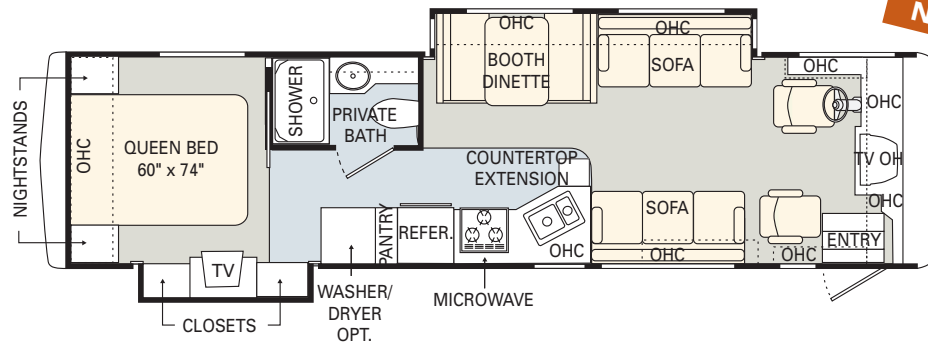

Find all the latest product news and updates online:
monacocoach.com

32PBD

34PDD

34SBD

NEW!

34SKD

36PDD

FURNITURE OPTIONS

- Swivel Recliners
- Magic Bed Sofa
- Jackknife Sofa
- Hide-a-Bed Sofa
- Electric Sofa
- Adjustable Coffee Table
- Legless Dinette with Wall Cabinet

36PDQ

36PRT

05 specifications and standards & options

	WEIGHT RATINGS (LBS.)				MEASUREMENTS						TANK CAPACITY (GAL.)²					
	Gross vehicle	Gross combined ¹	Front gross axle	Rear gross axle	Wheelbase	Overall length	Overall height (with A/C)	Interior height	Interior width	Exterior width	Water heater	Gray tank	Black tank	Fresh tank	LP tank ³	Fuel tank
32PBD	25,500	32,500	8,500	17,000	188"	33' 7"	12'	6' 9"	94 1/2"	100 1/2"	10	52	52	92	38	75
34SBD	25,500	32,500	8,500	17,000	204"	34' 11"	12'	6' 9"	94 1/2"	100 1/2"	10	52	52	92	38	75
34PDD	25,500	32,500	8,500	17,000	204"	35' 1"	12'	6' 9"	94 1/2"	100 1/2"	10	52	52	92	38	75
34SKD	25,500	32,500	8,500	17,000	204"	35' 1"	12'	6' 9"	94 1/2"	100 1/2"	10	52	52	92	38	75
36PDD	25,500	32,500	8,500	17,000	228"	37' 1"	12'	6' 9"	94 1/2"	100 1/2"	10	52	52	92	38	75
36PDQ	25,500	32,500	8,500	17,000	228"	37' 1"	12'	6' 9"	94 1/2"	100 1/2"	10	52	52	92	38	75
36PRT	25,500	32,500	8,500	17,000	228"	37' 1"	12'	6' 9"	94 1/2"	100 1/2"	10	52	52	92	38	75