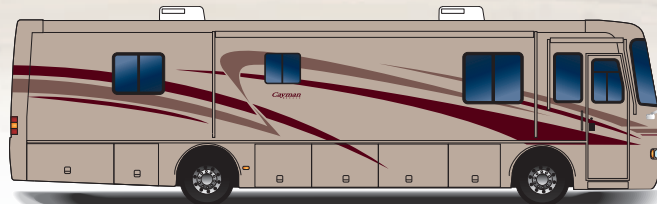

VINTAGE OAK

AUTUMN CHERRY

MAPLE

FULL-BODY PAINT OPTION

Available on Chateau Stone, Ivory Quartz and Lakeview

FULL-BODY PAINT OPTION

Available on Park Lane and Winter Birch

No other manufacturer gives you as many innovative floorplan choices as Monaco. The 2005 Cayman offers double, triple and quad slide-out models in lengths that range from 32' to 36'.