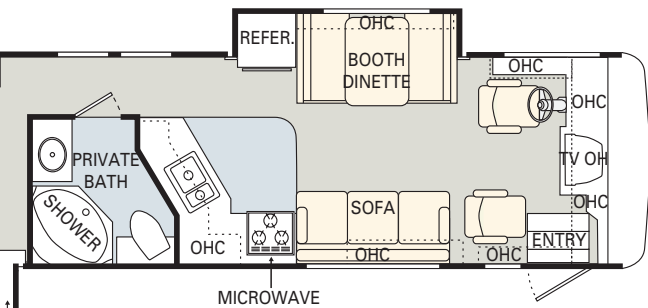

Find all the latest product news and updates online:
monacocoach.com

32PBD

34PDD

34SBD

NEW!

34SKD

36PDD

FURNITURE OPTIONS

- Swivel Recliners
- Magic Bed Sofa
- Jackknife Sofa
- Hide-a-Bed Sofa
- Electric Sofa
- Adjustable Coffee Table
- Legless Dinette with Wall Cabinet

36PDQ

36PRT

05 specifications and standards & options

	WEIGHT RATINGS (LBS.)				MEASUREMENTS						TANK CAPACITY (GAL.)²					
	Gross vehicle	Gross combined ¹	Front gross axle	Rear gross axle	Wheelbase	Overall length	Overall height (with A/C)	Interior height	Interior width	Exterior width	Water heater	Gray tank	Black tank	Fresh tank	LP tank ³	Fuel tank
32PBD	25,500	32,500	8,500	17,000	188"	33' 7"	12'	6' 9"	94 1/2"	100 1/2"	10	52	52	92	38	75
34SBD	25,500	32,500	8,500	17,000	204"	34' 11"	12'	6' 9"	94 1/2"	100 1/2"	10	52	52	92	38	75
34PDD	25,500	32,500	8,500	17,000	204"	35' 1"	12'	6' 9"	94 1/2"	100 1/2"	10	52	52	92	38	75
34SKD	25,500	32,500	8,500	17,000	204"	35' 1"	12'	6' 9"	94 1/2"	100 1/2"	10	52	52	92	38	75
36PDD	25,500	32,500	8,500	17,000	228"	37' 1"	12'	6' 9"	94 1/2"	100 1/2"	10	52	52	92	38	75
36PDQ	25,500	32,500	8,500	17,000	228"	37' 1"	12'	6' 9"	94 1/2"	100 1/2"	10	52	52	92	38	75
36PRT	25,500	32,500	8,500	17,000	228"	37' 1"	12'	6' 9"	94 1/2"	100 1/2"	10	52	52	92	38	75