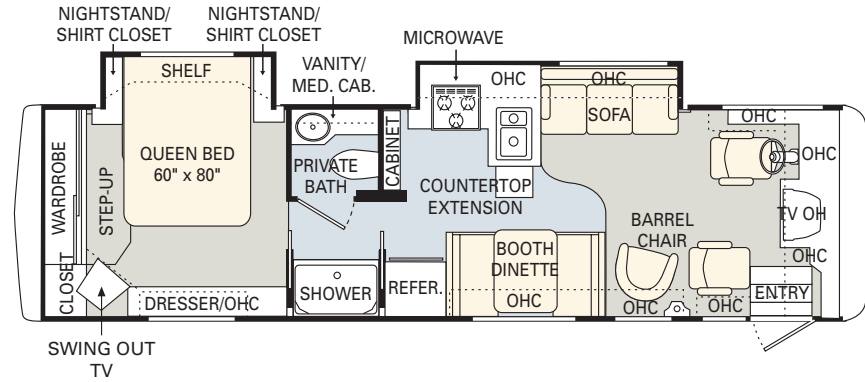

No other manufacturer gives you as many innovative floorplan choices as Monaco. The 2005 Cayman offers double, triple and quad slide-out models in lengths that range from 32' to 36'.

Find all the latest product news and updates online:
monacocoach.com

32PBD