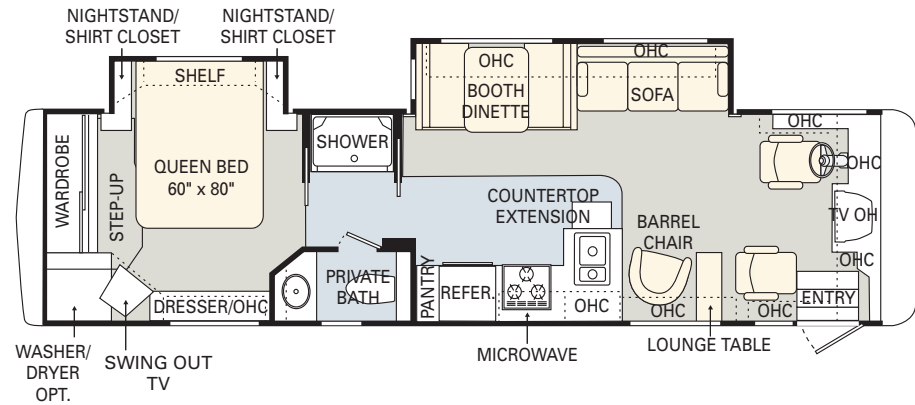

No other manufacturer gives you as many innovative floorplan choices as Monaco. The 2005 Cayman offers double, triple and quad slide-out models in lengths that range from 32' to 36'.

Find all the latest product news and updates online:
monacocoach.com

32PBD

34PDD

34SBD

NEW!

34SKD