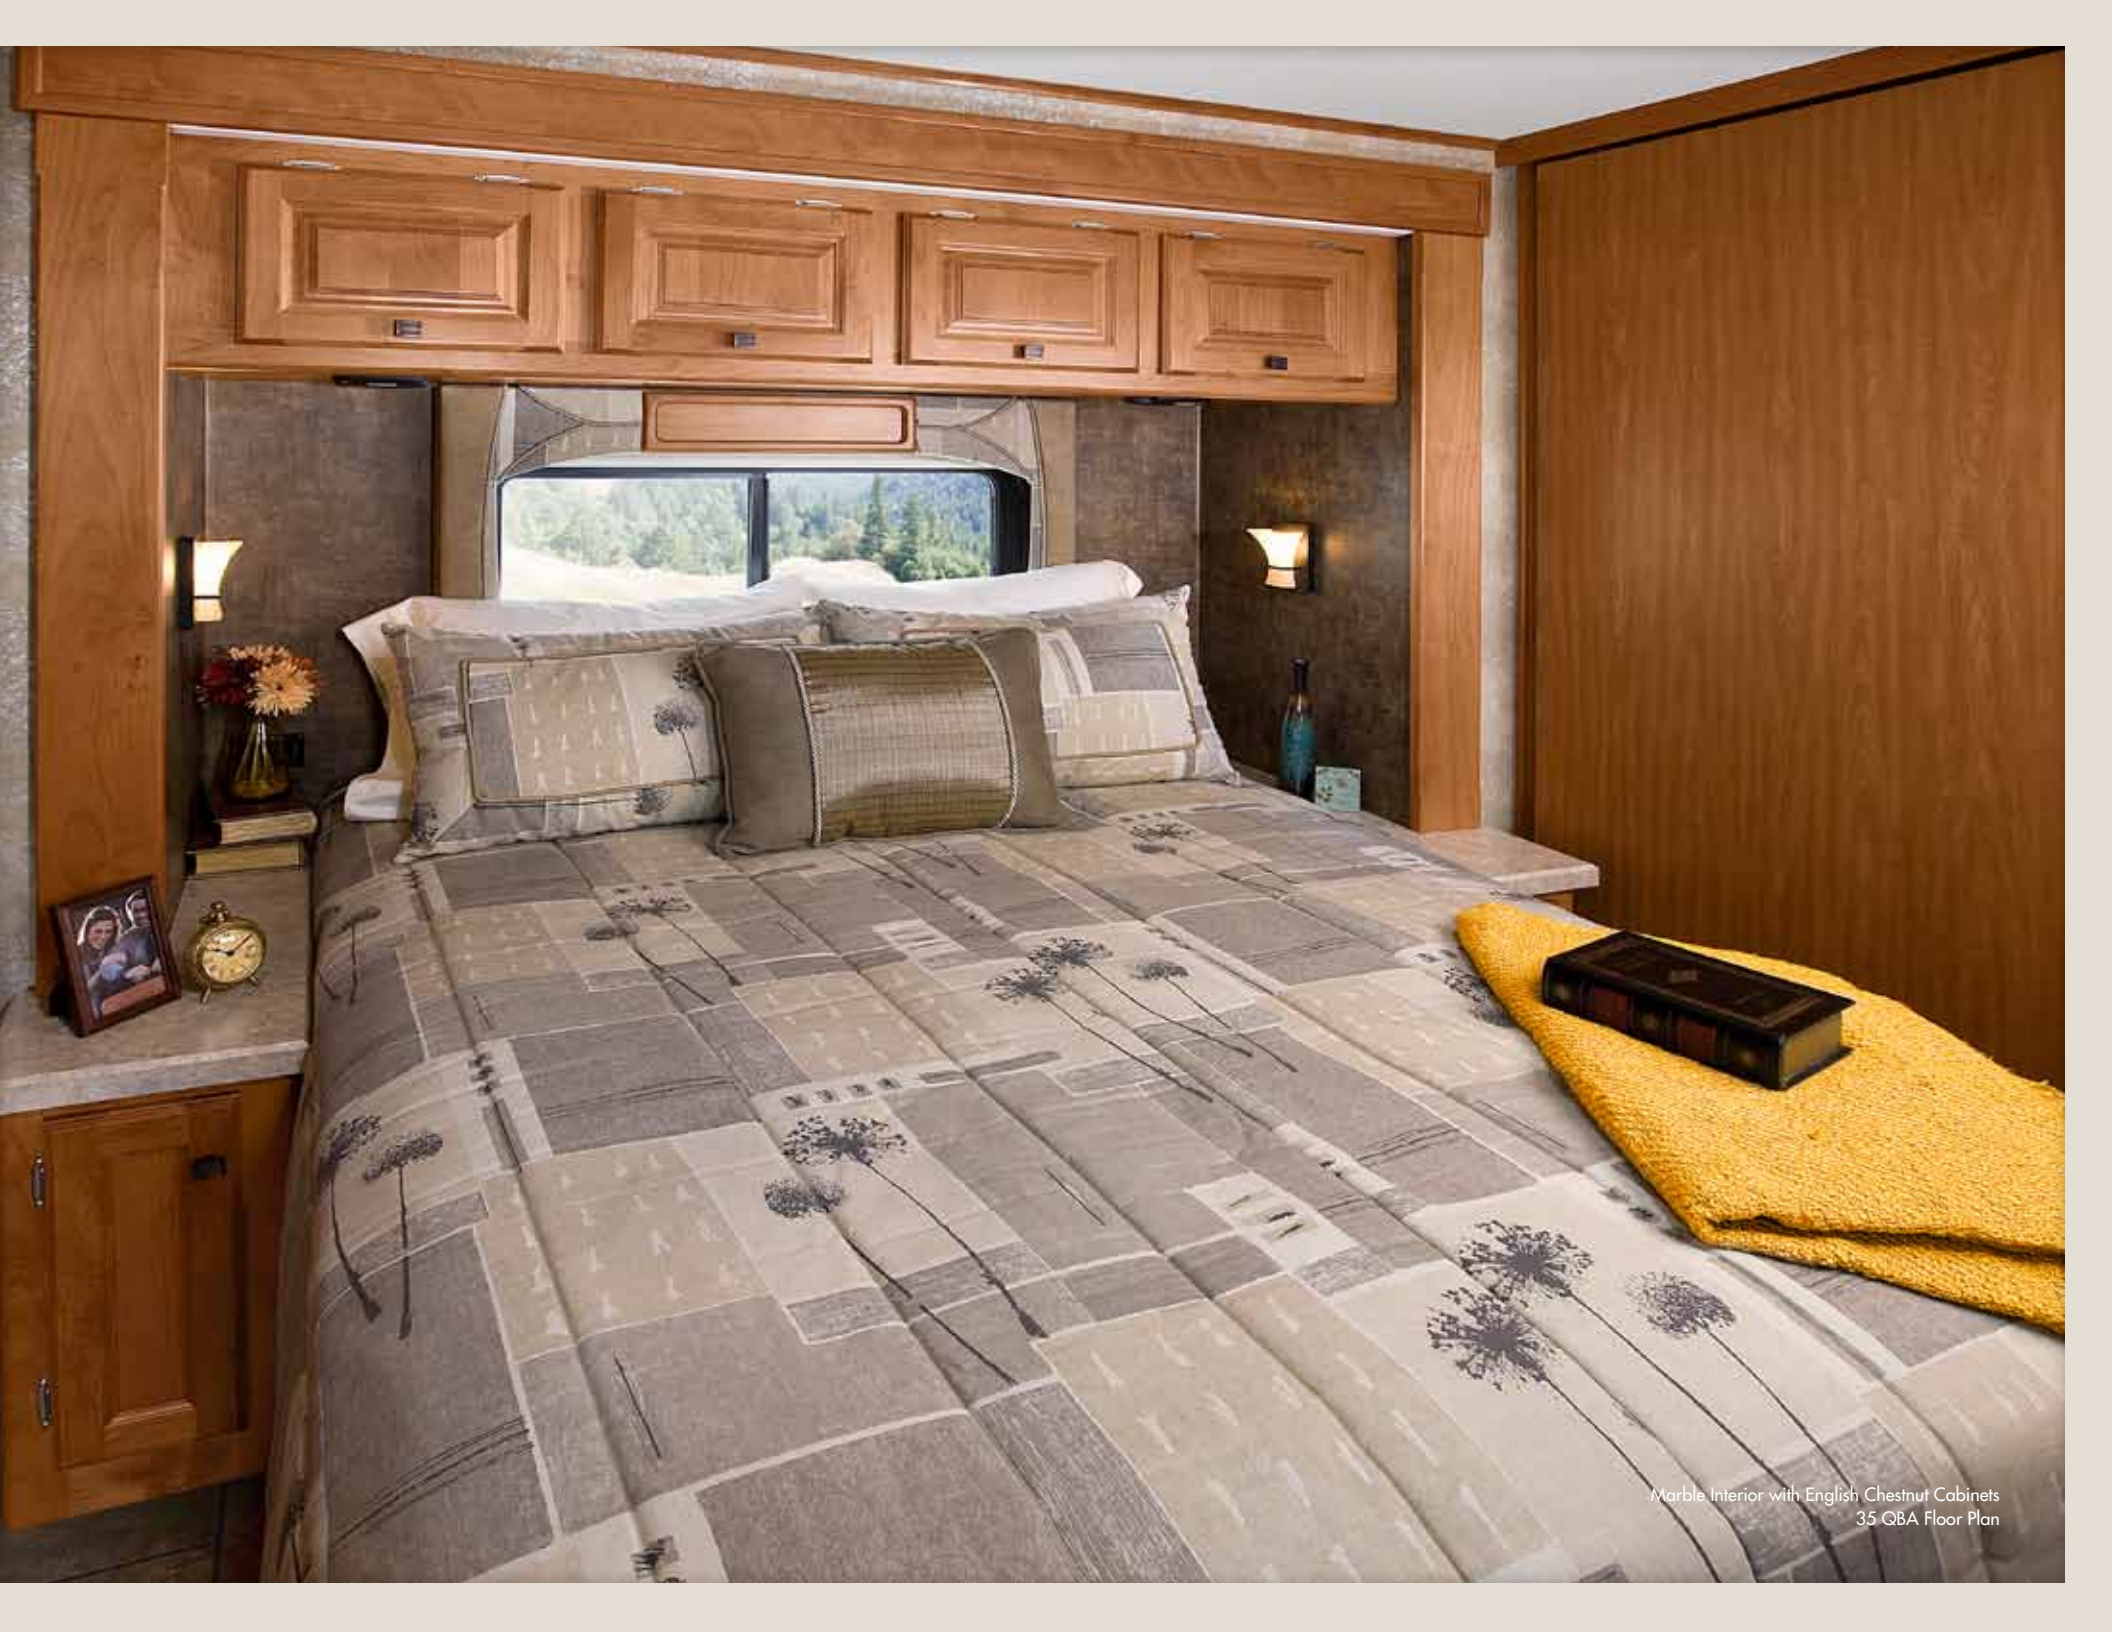

Marble Interior with English Chestnut Cabinets
35 QBA Floor Plan