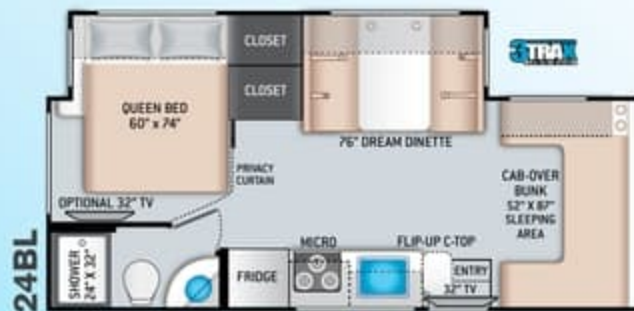

Sprinter Floorplans

	24BL	24DS
Chassis	Mercedes-Benz® Sprinter	Mercedes-Benz® Sprinter
Gross Vehicle (GVWR)	11,030	11,030
Gross Combined (GCWR)	15,250	15,250
Wheel Base	170.3"	170.3"
Exterior Length (w/o ladder)	24'-10"	25'-9"
Exterior Height (w/AC)	11'-8"	11'-6"
Exterior Width (w/o mirrors)	90"	90"
Interior Height (living area)	84"	84"
Awning Size	15'	16'
Fuel (gal)	26.4	26.4
LPG (lbs)	68.2	68.2
Fresh/Waste/Gray Water (gal)	30 / 24.5 / 38	30 / 34.5 / 37
Water Heater (gal)	Tankless	Tankless
Furnace (BTUs)	30,000	30,000
Exterior Storage Capacity (cu. ft.)	48.5	47
Hitch Weight Rating (lbs)	5,000	5,000

Made to fit.

IMPORTANT-PLEASE READ: This brochure reflects product design, fabrication, material, components and specifications at the date of printing, which date is disclosed below. Please visit us online at ThorMotorCoach.com or consult with your selling dealership for the latest in standards, options, specification and technical information. Photographs in the brochure may depict optional equipment or may only be available in certain floor plans. Components, appliances and the chassis may have been manufactured in a calendar year before the vehicle's designated model year. All capacities are approximate. The actual length of the vehicle may differ from that indicated in the brochure due to variances in the manufacturing processes and/or installed components. All dry weights are based on standard model features and do not include optional features or equipment. Component part and appliance manufacturers issue limited warranties covering portions of the vehicle not covered under the limited warranty we issue. Copyright Thor Motor Coach, Inc. © MY 03/12/2021

P.O. Box 1486, Elkhart, IN 46515 Sales Department: 800.860.5658

thormotorcoach.com/chateau