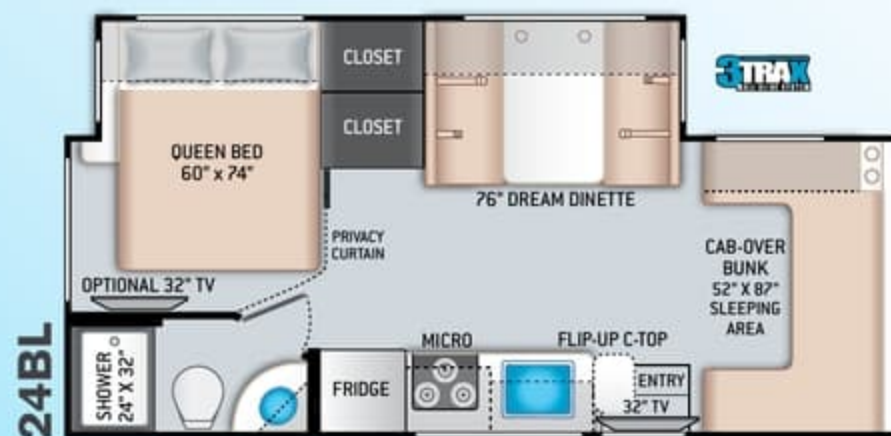

Sprinter Floorplans

	24BL	24DS
Chassis	Mercedes-Benz® Sprinter	Mercedes-Benz® Sprinter
Gross Vehicle (GVWR)	11,030	11,030
Gross Combined (GCWR)	15,250	15,250
Wheel Base	170.3"	170.3"
Exterior Length (w/o ladder)	24'-10"	25'-9"
Exterior Height (w/AC)	11'-8"	11'-6"
Exterior Width (w/o mirrors)	90"	90"
Interior Height (living area)	84"	84"
Awning Size	15'	16'
Fuel (gal)	26.4	26.4
LPG (lbs)	68.2	68.2
Fresh/Waste/Gray Water (gal)	30 / 24.5 / 38	30 / 34.5 / 37
Water Heater (gal)	Tankless	Tankless
Furnace (BTUs)	30,000	30,000
Exterior Storage Capacity (cu. ft.)	48.5	47
Hitch Weight Rating (lbs)	5,000	5,000

Made to fit.

P.O. Box 1486, Elkhart, IN 46515 Sales Department: 800.860.5658

thormotorcoach.com/chateau

Go RVing

IMPORTANT-PLEASE READ: This brochure reflects product design, fabrication, material, components and specifications at the date of printing, which date is disclosed below. Please visit us online at ThorMotorCoach.com or consult with your selling dealership for the latest in standards, options, specification and technical information. Photographs in the brochure may depict optional equipment or may only be available in certain floor plans. Components, appliances and the chassis may have been manufactured in a calendar year before the vehicle's designated model year. All capacities are approximate. The actual length of the vehicle may differ from that indicated in the brochure due to variances in the manufacturing processes and/or installed components. All dry weights are based on standard model features and do not include optional features or equipment. Component part and appliance manufacturers issue limited warranties covering portions of the vehicle not covered under the limited warranty we issue. Copyright Thor Motor Coach, Inc. © MY 03/12/2021