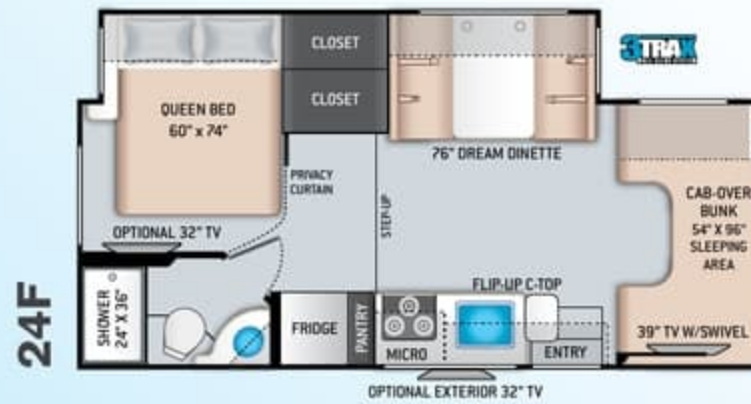

CHATEAU®

Class C Floorplans

Option Available on Select Floor Plans:

CHATEAU®

Class C Floorplans

Option Available on
Select Floor Plans:

OPTIONAL THEATER SEATING

Exterior Graphics & Interior Decor

ENTERTAINMENT

- 32" TV on Manual Swivel Over Entry Door (24BL)
- 39" TV in Living Area (24DS)
- HDMI Video Distribution Box
- Cable TV Ready
- HD/DSS Satellite Ready
- Satellite Mounting Backer in Roof

ENTERTAINMENT OPTIONS

- 32" TV in Bedroom

ELECTRICAL & PLUMBING

- Onan® RV QG 3600 LP Generator
- Winegard® Connect™ 2.0 WiFi / 4G / TV Antenna
- 30-amp Shoreline Power Cord
- Automatic Transfer Switch with Power Protection
- Auxiliary House Battery (Group 31)