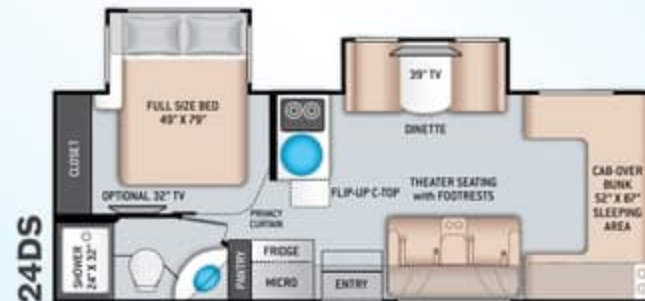

Sprinter Floorplans

	24BL	24DS
Chassis	Mercedes-Benz® Sprinter	Mercedes-Benz® Sprinter
Gross Vehicle (GVWR)	11,030	11,030
Gross Combined (GCWR)	15,250	15,250
Wheel Base	170.3"	170.3"
Exterior Length (w/o ladder)	24'-10"	25'-9"
Exterior Height (w/AC)	11'-8"	11'-6"
Exterior Width (w/o mirrors)	90"	90"
Interior Height (living area)	84"	84"
Awning Size	15'	16'
Fuel (gal)	26.4	26.4
LPG (lbs)	68.2	68.2
Fresh/Waste/Gray Water (gal)	30 / 24.5 / 38	30 / 34.5 / 37
Water Heater (gal)	Tankless	Tankless
Furnace (BTUs)	30,000	30,000
Exterior Storage Capacity (cu. ft.)	48.5	47
Hitch Weight Rating (lbs)	5,000	5,000

Made to fit.

IMPORTANT-PLEASE READ: This brochure reflects product design, fabrication, material, components and specifications at the date of printing, which date is disclosed below. Please visit us online at ThorMotorCoach.com or consult with your selling dealership for the latest in standards, options, specification and technical information. Photographs in the brochure may depict optional equipment or may only be available in certain floor plans. Components, appliances and the chassis may have been manufactured in a calendar year before the vehicle's designated model year. All capacities are approximate. The actual length of the vehicle may differ from that indicated in the brochure due to variances in the manufacturing processes and/or installed components. All dry weights are based on standard model features and do not include optional features or equipment. Component part and appliance manufacturers issue limited warranties covering portions of the vehicle not covered under the limited warranty we issue. Copyright Thor Motor Coach, Inc. © MY 03/12/2021

P.O. Box 1486, Elkhart, IN 46515 Sales Department: 800.860.5658

thormotorcoach.com/chateau