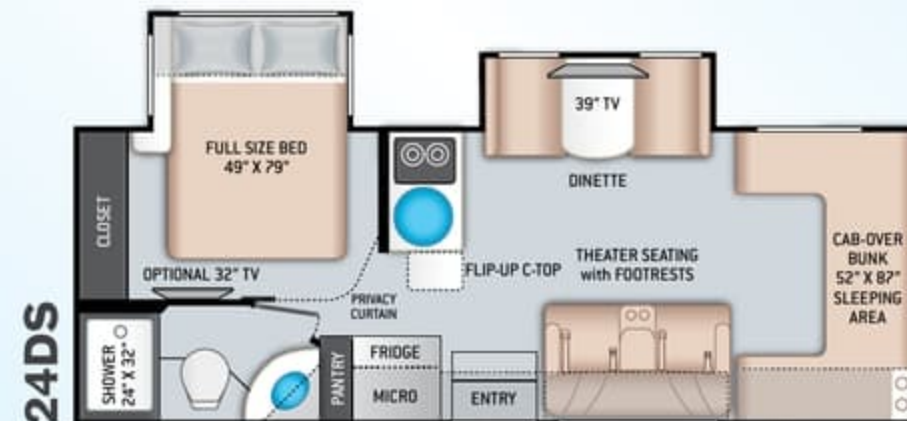

Sprinter Floorplans

	24BL	24DS
Chassis	Mercedes-Benz® Sprinter	Mercedes-Benz® Sprinter
Gross Vehicle (GVWR)	11,030	11,030
Gross Combined (GCWR)	15,250	15,250
Wheel Base	170.3"	170.3"
Exterior Length (w/o ladder)	24'-10"	25'-9"
Exterior Height (w/AC)	11'-8"	11'-6"
Exterior Width (w/o mirrors)	90"	90"
Interior Height (living area)	84"	84"
Awning Size	15'	16'
Fuel (gal)	26.4	26.4
LPG (lbs)	68.2	68.2
Fresh/Waste/Gray Water (gal)	30 / 24.5 / 38	30 / 34.5 / 37
Water Heater (gal)	Tankless	Tankless
Furnace (BTUs)	30,000	30,000
Exterior Storage Capacity (cu. ft.)	48.5	47
Hitch Weight Rating (lbs)	5,000	5,000

Made to fit.

P.O. Box 1486, Elkhart, IN 46515 Sales Department: 800.860.5658

thormotorcoach.com/chateau

Go RVing

IMPORTANT-PLEASE READ: This brochure reflects product design, fabrication, material, components and specifications at the date of printing, which date is disclosed below. Please visit us online at ThorMotorCoach.com or consult with your selling dealership for the latest in standards, options, specification and technical information. Photographs in the brochure may depict optional equipment or may only be available in certain floor plans. Components, appliances and the chassis may have been manufactured in a calendar year before the vehicle's designated model year. All capacities are approximate. The actual length of the vehicle may differ from that indicated in the brochure due to variances in the manufacturing processes and/or installed components. All dry weights are based on standard model features and do not include optional features or equipment. Component part and appliance manufacturers issue limited warranties covering portions of the vehicle not covered under the limited warranty we issue. Copyright Thor Motor Coach, Inc. © MY 03/12/2021