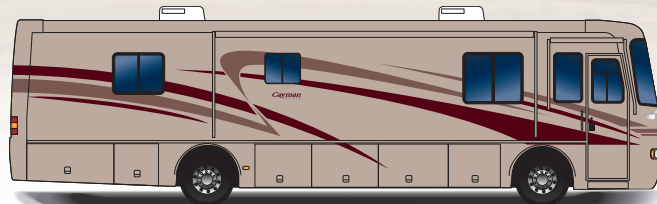

VINTAGE OAK

AUTUMN CHERRY

MAPLE

**FULL-BODY PAINT OPTION**

Available on Chateau Stone, Ivory Quartz and Lakeview

**FULL-BODY PAINT OPTION**

Available on Park Lane and Winter Birch

No other manufacturer gives you as many innovative floorplan choices as Monaco. The 2005 Cayman offers double, triple and quad slide-out models in lengths that range from 32' to 36'.