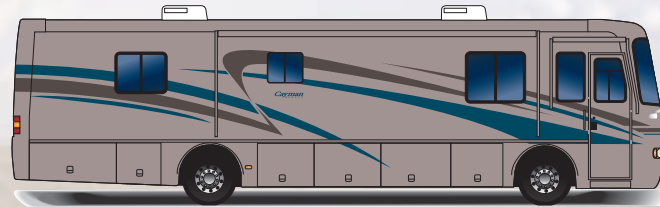

VINTAGE OAK

AUTUMN CHERRY

MAPLE

**FULL-BODY PAINT OPTION**

Available on Chateau Stone, Ivory Quartz and Lakeview

**FULL-BODY PAINT OPTION**

Available on Park Lane and Winter Birch

No other manufacturer gives you as many innovative floorplan choices as Monaco. The 2005 Cayman offers double, triple and quad slide-out models in lengths that range from 32' to 36'.