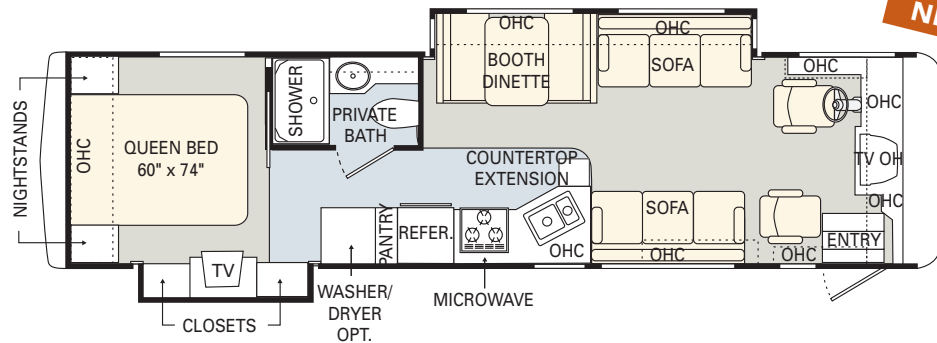

No other manufacturer gives you as many innovative floorplan choices as Monaco. The 2005 Cayman offers double, triple and quad slide-out models in lengths that range from 32' to 36'.

PLANK FLOORING/
LINOLEUM

CARPET

Find all the latest product news and updates online:
monacocoach.com

32PBD

34PDD

34SBD

34SKD