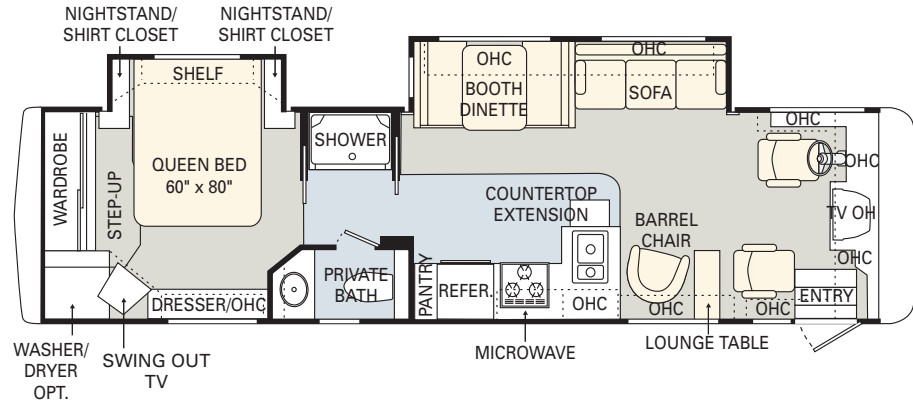

No other manufacturer gives you as many innovative floorplan choices as Monaco. The 2005 Cayman offers double, triple and quad slide-out models in lengths that range from 32' to 36'.

PLANK FLOORING/
LINOLEUM

CARPET

Find all the latest product news and updates online:
monacocoach.com

32PBD

34PDD

34SBD

34SKD