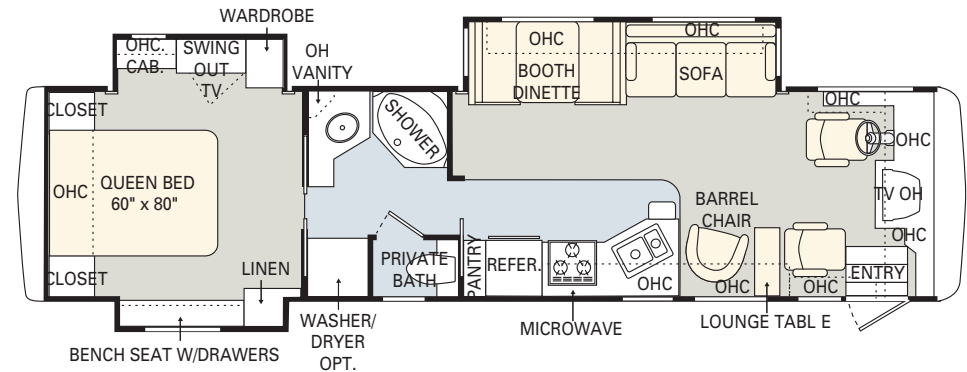

- Swivel Recliners
- Magic Bed Sofa
- Jackknife Sofa
- Hide-a-Bed Sofa
- Electric Sofa
- Adjustable Coffee Table
- Legless Dinette with Wall Cabinet

36PDQ

36PRT

05 specifications and standards & options

	<b>WEIGHT RATINGS (LBS.)</b>				<b>MEASUREMENTS</b>						<b>TANK CAPACITY (GAL.)<sup>2</sup></b>					
	Gross vehicle	Gross combined <sup>1</sup>	Front gross axle	Rear gross axle	Wheelbase	Overall length	Overall height (with A/C)	Interior height	Interior width	Exterior width	Water heater	Gray tank	Black tank	Fresh tank	LP tank <sup>3</sup>	Fuel tank
<b>32PBD</b>	25,500	32,500	8,500	17,000	188"	33' 7"	12'	6' 9"	94½"	100½"	10	52	52	92	38	75
<b>34SBD</b>	25,500	32,500	8,500	17,000	204"	34' 11"	12'	6' 9"	94½"	100½"	10	52	52	92	38	75
<b>34PDD</b>	25,500	32,500	8,500	17,000	204"	35' 1"	12'	6' 9"	94½"	100½"	10	52	52	92	38	75
<b>34SKD</b>	25,500	32,500	8,500	17,000	204"	35' 1"	12'	6' 9"	94½"	100½"	10	52	52	92	38	75
<b>36PDD</b>	25,500	32,500	8,500	17,000	228"	37' 1"	12'	6' 9"	94½"	100½"	10	52	52	92	38	75
<b>36PDQ</b>	25,500	32,500	8,500	17,000	228"	37' 1"	12'	6' 9"	94½"	100½"	10	52	52	92	38	75
<b>36PRT</b>	25,500	32,500	8,500	17,000	228"	37' 1"	12'	6' 9"	94½"	100½"	10	52	52	92	38	75