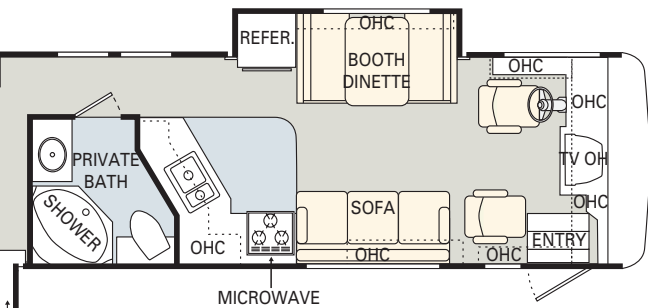

PLANK FLOORING/  
LINOLEUM

CARPET

Find all the latest product news and updates online:  
[monacocoach.com](http://monacocoach.com)

32PBD

34PDD

34SBD

34SKD

36PDD

- Swivel Recliners
- Magic Bed Sofa
- Jackknife Sofa
- Hide-a-Bed Sofa
- Electric Sofa
- Adjustable Coffee Table
- Legless Dinette with Wall Cabinet

36PDQ

36PRT

05 specifications and standards & options

	<b>WEIGHT RATINGS (LBS.)</b>				<b>MEASUREMENTS</b>						<b>TANK CAPACITY (GAL.)<sup>2</sup></b>					
	Gross vehicle	Gross combined <sup>1</sup>	Front gross axle	Rear gross axle	Wheelbase	Overall length	Overall height (with A/C)	Interior height	Interior width	Exterior width	Water heater	Gray tank	Black tank	Fresh tank	LP tank <sup>3</sup>	Fuel tank
<b>32PBD</b>	25,500	32,500	8,500	17,000	188"	33' 7"	12'	6' 9"	94½"	100½"	10	52	52	92	38	75
<b>34SBD</b>	25,500	32,500	8,500	17,000	204"	34' 11"	12'	6' 9"	94½"	100½"	10	52	52	92	38	75
<b>34PDD</b>	25,500	32,500	8,500	17,000	204"	35' 1"	12'	6' 9"	94½"	100½"	10	52	52	92	38	75
<b>34SKD</b>	25,500	32,500	8,500	17,000	204"	35' 1"	12'	6' 9"	94½"	100½"	10	52	52	92	38	75
<b>36PDD</b>	25,500	32,500	8,500	17,000	228"	37' 1"	12'	6' 9"	94½"	100½"	10	52	52	92	38	75
<b>36PDQ</b>	25,500	32,500	8,500	17,000	228"	37' 1"	12'	6' 9"	94½"	100½"	10	52	52	92	38	75
<b>36PRT</b>	25,500	32,500	8,500	17,000	228"	37' 1"	12'	6' 9"	94½"	100½"	10	52	52	92	38	75