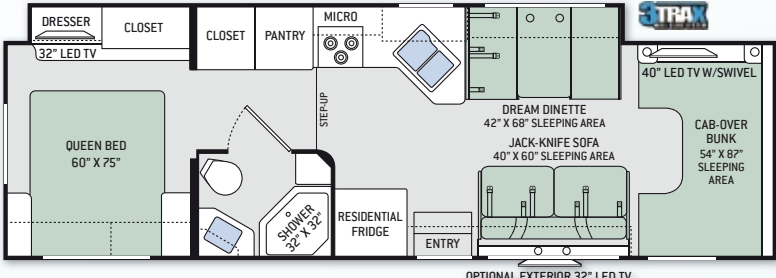

31W

SUPER C FLOOR PLANS

33SW

35SB

35SF

35SK

FLOOR PLAN	22B	22E	23U	24C	26A	28Z	29G	31E	31L	31W	33SW	35SB	35SF	35SK
Chassis	Ford / Chevy	Ford / Chevy	Ford / Chevy	Ford / Chevy	Ford / Chevy	Ford	Ford	Ford	Ford	Ford	Ford	Ford	Ford	Ford
Gross Vehicle (GVWR)	12,500 / 12,300	12,500 / 12,300	12,500 / 12,300	12,500 / 12,300	12,500 / 12,300	14,500	14,500	14,500	14,500	14,500	19,500	19,500	19,500	19,500
Gross Combined (GCWR)	18,500 / 16,000	18,500 / 16,000	18,500 / 16,000	18,500 / 16,000	18,500 / 16,000	22,000	22,000	22,000	22,000	22,000	35,000	35,000	35,000	35,000
Wheel Base	158" / 159"	158" / 159"	158" / 159"	168" / 169"	183" / 184"	212"	212"	223"	223"	223"	255"	245"	255"	255"
Exterior Length (w/o ladder)	24' / 24'-6"	24' / 24'-6"	24'-10" / 25'-4"	24'-11" / 25'-5"	27' / 27'-6"	29'-11"	29'-11"	32'-7"	32'-7"	32'-2"	34'-6"	35'-11"	36'-2"	36'-2"
Exterior Height (w/AC)	10'-10"	10'-10"	10'-10"	10'-10"	10'-10"	10'-10"	10'-10"	11'	11'	11'	12'-4"	12'-4"	12'-4"	12'-4"
Exterior Width (w/o mirrors)	99"	99"	99"	99"	99"	99"	99"	99"	99"	99"	99"	99"	99"	99"
Interior Height (living area)	82"	82"	82"	82"	82"	82"	82"	84"	84"	84"	82"	82"	82"	82"
Awning Size	15'	15'	15'	16'	11'	14'	14'	16'	16'	16'	20'	19'	14'	16'
Fuel (gal)	55 / 57	55 / 57	55 / 57	55 / 57	55 / 57	55	55	55	55	55	40 / 28	40 / 28	40 / 28	40 / 28
LPG (lbs)	40.9	40.9	40.9	40.9	40.9	40.9	40.9	40.9	40.9	40.9	68.2	68.2	68.2	68.2
Fresh/Waste/Gray Water (gal)	50 / 24.5 / 37	50 / 24.5 / 37	40 / 24.5 / 38.5	40 / 24.5 / 38.5	40 / 26 / 26	40 / 26 / 32	39 / 26 / 32	40 / 28 / 28	40 / 31 / 29	40 / 28 / 28	75 / 40 / 47	75 / 40 / 40	75 / 40F - 31R / 40	75 / 40 / 40
Water Heater (gal)	6	6	6	6	6	6	6	6	6	6	6	6	6	6
Furnace (BTUs)	20,000	20,000	20,000	20,000	30,000	30,000	30,000	30,000	30,000	30,000	30,000	30,000	30,000	30,000
Exterior Storage Capacity (cu. ft.)	30.9	52.3	69.5	49.2	40	98.3	46.7	52.8	65.9	59.5	133	128.7	117	164