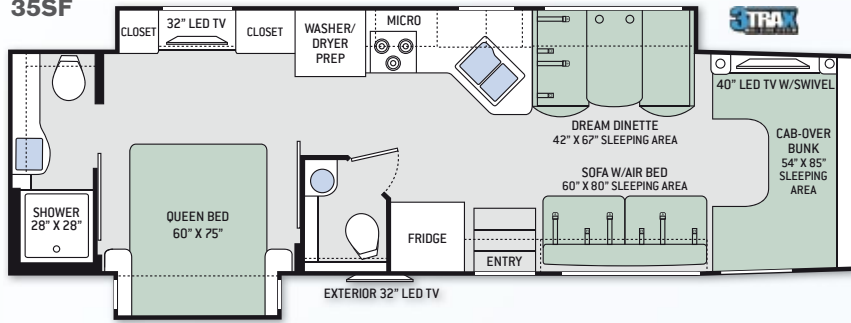

31W

SUPER C FLOOR PLANS

33SW

35SB

35SF

35SK

FLOOR PLAN	22B	22E	23U	24C	26A	28Z	29G	31E	31L	31W	33SW	35SB	35SF	35SK
Chassis	Ford / Chevy	Ford / Chevy	Ford / Chevy	Ford / Chevy	Ford / Chevy	Ford	Ford	Ford	Ford	Ford	Ford	Ford	Ford	Ford
Gross Vehicle (GVWR)	12,500 / 12,300	12,500 / 12,300	12,500 / 12,300	12,500 / 12,300	12,500 / 12,300	14,500	14,500	14,500	14,500	14,500	19,500	19,500	19,500	19,500
Gross Combined (GCWR)	18,500 / 16,000	18,500 / 16,000	18,500 / 16,000	18,500 / 16,000	18,500 / 16,000	22,000	22,000	22,000	22,000	22,000	35,000	35,000	35,000	35,000
Wheel Base	158" / 159"	158" / 159"	158" / 159"	168" / 169"	183" / 184"	212"	212"	223"	223"	223"	255"	245"	255"	255"
Exterior Length (w/o ladder)	24' / 24'-6"	24' / 24'-6"	24'-10" / 25'-4"	24'-11" / 25'-5"	27' / 27'-6"	29'-11"	29'-11"	32'-7"	32'-7"	32'-2"	34'-6"	35'-11"	36'-2"	36'-2"
Exterior Height (w/AC)	10'-10"	10'-10"	10'-10"	10'-10"	10'-10"	10'-10"	10'-10"	11'	11'	11'	12'-4"	12'-4"	12'-4"	12'-4"
Exterior Width (w/o mirrors)	99"	99"	99"	99"	99"	99"	99"	99"	99"	99"	99"	99"	99"	99"
Interior Height (living area)	82"	82"	82"	82"	82"	82"	82"	84"	84"	84"	82"	82"	82"	82"
Awning Size	15'	15'	15'	16'	11'	14'	14'	16'	16'	16'	20'	19'	14'	16'
Fuel (gal)	55 / 57	55 / 57	55 / 57	55 / 57	55 / 57	55	55	55	55	55	40 / 28	40 / 28	40 / 28	40 / 28
LPG (lbs)	40.9	40.9	40.9	40.9	40.9	40.9	40.9	40.9	40.9	40.9	68.2	68.2	68.2	68.2
Fresh/Waste/Gray Water (gal)	50 / 24.5 / 37	50 / 24.5 / 37	40 / 24.5 / 38.5	40 / 24.5 / 38.5	40 / 26 / 26	40 / 26 / 32	39 / 26 / 32	40 / 28 / 28	40 / 31 / 29	40 / 28 / 28	75 / 40 / 47	75 / 40 / 40	75 / 40F - 31R / 40	75 / 40 / 40
Water Heater (gal)	6	6	6	6	6	6	6	6	6	6	6	6	6	6
Furnace (BTUs)	20,000	20,000	20,000	20,000	30,000	30,000	30,000	30,000	30,000	30,000	30,000	30,000	30,000	30,000
Exterior Storage Capacity (cu. ft.)	30.9	52.3	69.5	49.2	40	98.3	46.7	52.8	65.9	59.5	133	128.7	117	164