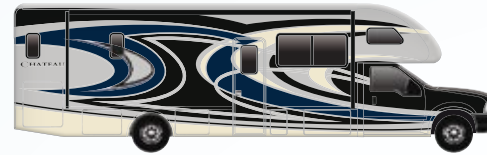

RAISED PANEL
SYDNEY MAPLE