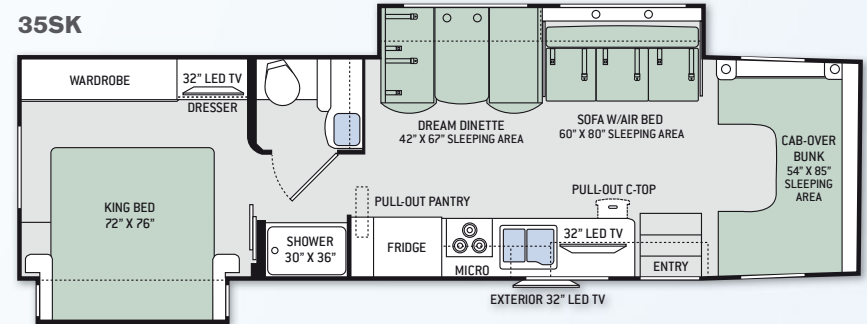

31W

SUPER C FLOOR PLANS

33SW

35SB

35SF

35SK

FLOOR PLAN	22B	22E	23U	24C	26A	28Z	29G	31E	31L	31W	33SW	35SB	35SF	35SK
Chassis	Ford / Chevy	Ford / Chevy	Ford / Chevy	Ford / Chevy	Ford / Chevy	Ford	Ford	Ford	Ford	Ford	Ford	Ford	Ford	Ford
Gross Vehicle (GVWR)	12,500 / 12,300	12,500 / 12,300	12,500 / 12,300	12,500 / 12,300	12,500 / 12,300	14,500	14,500	14,500	14,500	14,500	19,500	19,500	19,500	19,500
Gross Combined (GCWR)	18,500 / 16,000	18,500 / 16,000	18,500 / 16,000	18,500 / 16,000	18,500 / 16,000	22,000	22,000	22,000	22,000	22,000	35,000	35,000	35,000	35,000
Wheel Base	158" / 159"	158" / 159"	158" / 159"	168" / 169"	183" / 184"	212"	212"	223"	223"	223"	255"	245"	255"	255"
Exterior Length (w/o ladder)	24' / 24'-6"	24' / 24'-6"	24'-10" / 25'-4"	24'-11" / 25'-5"	27' / 27'-6"	29'-11"	29'-11"	32'-7"	32'-7"	32'-2"	34'-6"	35'-11"	36'-2"	36'-2"
Exterior Height (w/AC)	10'-10"	10'-10"	10'-10"	10'-10"	10'-10"	10'-10"	10'-10"	11'	11'	11'	12'-4"	12'-4"	12'-4"	12'-4"
Exterior Width (w/o mirrors)	99"	99"	99"	99"	99"	99"	99"	99"	99"	99"	99"	99"	99"	99"
Interior Height (living area)	82"	82"	82"	82"	82"	82"	82"	84"	84"	84"	82"	82"	82"	82"
Awning Size	15'	15'	15'	16'	11'	14'	14'	16'	16'	16'	20'	19'	14'	16'
Fuel (gal)	55 / 57	55 / 57	55 / 57	55 / 57	55 / 57	55	55	55	55	55	40 / 28	40 / 28	40 / 28	40 / 28
LPG (lbs)	40.9	40.9	40.9	40.9	40.9	40.9	40.9	40.9	40.9	40.9	68.2	68.2	68.2	68.2
Fresh/Waste/Gray Water (gal)	50 / 24.5 / 37	50 / 24.5 / 37	40 / 24.5 / 38.5	40 / 24.5 / 38.5	40 / 26 / 26	40 / 26 / 32	39 / 26 / 32	40 / 28 / 28	40 / 31 / 29	40 / 28 / 28	75 / 40 / 47	75 / 40 / 40	75 / 40F - 31R / 40	75 / 40 / 40
Water Heater (gal)	6	6	6	6	6	6	6	6	6	6	6	6	6	6
Furnace (BTUs)	20,000	20,000	20,000	20,000	30,000	30,000	30,000	30,000	30,000	30,000	30,000	30,000	30,000	30,000
Exterior Storage Capacity (cu. ft.)	30.9	52.3	69.5	49.2	40	98.3	46.7	52.8	65.9	59.5	133	128.7	117	164