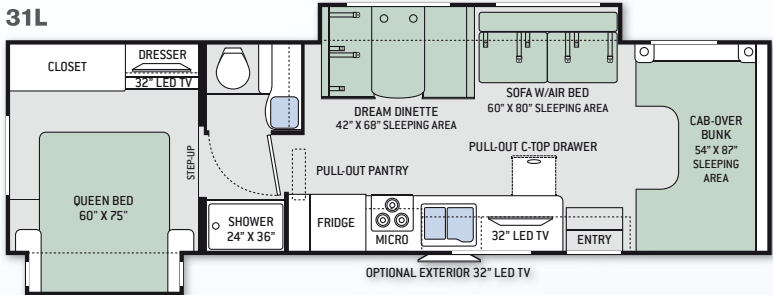

31W

SUPER C FLOOR PLANS

33SW

35SB

35SF

35SK

FLOOR PLAN	22B	22E	23U	24C	26A	28Z	29G	31E	31L	31W	33SW	35SB	35SF	35SK
Chassis	Ford / Chevy	Ford / Chevy	Ford / Chevy	Ford / Chevy	Ford / Chevy	Ford	Ford	Ford	Ford	Ford	Ford	Ford	Ford	Ford
Gross Vehicle (GVWR)	12,500 / 12,300	12,500 / 12,300	12,500 / 12,300	12,500 / 12,300	12,500 / 12,300	14,500	14,500	14,500	14,500	14,500	19,500	19,500	19,500	19,500
Gross Combined (GCWR)	18,500 / 16,000	18,500 / 16,000	18,500 / 16,000	18,500 / 16,000	18,500 / 16,000	22,000	22,000	22,000	22,000	22,000	35,000	35,000	35,000	35,000
Wheel Base	158" / 159"	158" / 159"	158" / 159"	168" / 169"	183" / 184"	212"	212"	223"	223"	223"	255"	245"	255"	255"
Exterior Length (w/o ladder)	24' / 24'-6"	24' / 24'-6"	24'-10" / 25'-4"	24'-11" / 25'-5"	27' / 27'-6"	29'-11"	29'-11"	32'-7"	32'-7"	32'-2"	34'-6"	35'-11"	36'-2"	36'-2"
Exterior Height (w/AC)	10'-10"	10'-10"	10'-10"	10'-10"	10'-10"	10'-10"	10'-10"	11'	11'	11'	12'-4"	12'-4"	12'-4"	12'-4"
Exterior Width (w/o mirrors)	99"	99"	99"	99"	99"	99"	99"	99"	99"	99"	99"	99"	99"	99"
Interior Height (living area)	82"	82"	82"	82"	82"	82"	82"	84"	84"	84"	82"	82"	82"	82"
Awning Size	15'	15'	15'	16'	11'	14'	14'	16'	16'	16'	20'	19'	14'	16'
Fuel (gal)	55 / 57	55 / 57	55 / 57	55 / 57	55 / 57	55	55	55	55	55	40 / 28	40 / 28	40 / 28	40 / 28
LPG (lbs)	40.9	40.9	40.9	40.9	40.9	40.9	40.9	40.9	40.9	40.9	68.2	68.2	68.2	68.2
Fresh/Waste/Gray Water (gal)	50 / 24.5 / 37	50 / 24.5 / 37	40 / 24.5 / 38.5	40 / 24.5 / 38.5	40 / 26 / 26	40 / 26 / 32	39 / 26 / 32	40 / 28 / 28	40 / 31 / 29	40 / 28 / 28	75 / 40 / 47	75 / 40 / 40	75 / 40F - 31R / 40	75 / 40 / 40
Water Heater (gal)	6	6	6	6	6	6	6	6	6	6	6	6	6	6
Furnace (BTUs)	20,000	20,000	20,000	20,000	30,000	30,000	30,000	30,000	30,000	30,000	30,000	30,000	30,000	30,000
Exterior Storage Capacity (cu. ft.)	30.9	52.3	69.5	49.2	40	98.3	46.7	52.8	65.9	59.5	133	128.7	117	164