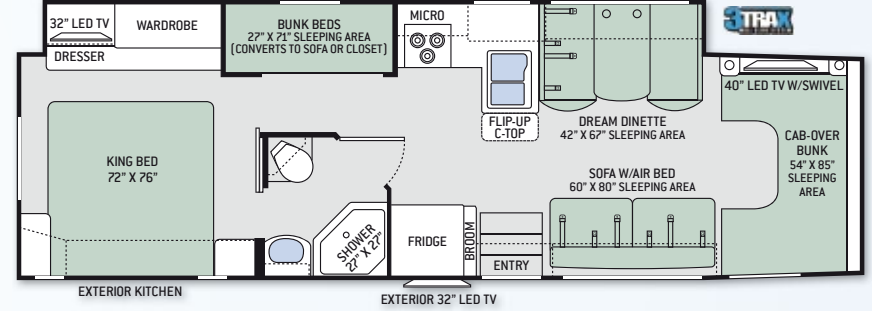

31W

SUPER C FLOOR PLANS

33SW

35SB

35SF

35SK

FLOOR PLAN	22B	22E	23U	24C	26A	28Z	29G	31E	31L	31W	33SW	35SB	35SF	35SK
Chassis	Ford / Chevy	Ford / Chevy	Ford / Chevy	Ford / Chevy	Ford / Chevy	Ford	Ford	Ford	Ford	Ford	Ford	Ford	Ford	Ford
Gross Vehicle (GVWR)	12,500 / 12,300	12,500 / 12,300	12,500 / 12,300	12,500 / 12,300	12,500 / 12,300	14,500	14,500	14,500	14,500	14,500	19,500	19,500	19,500	19,500
Gross Combined (GCWR)	18,500 / 16,000	18,500 / 16,000	18,500 / 16,000	18,500 / 16,000	18,500 / 16,000	22,000	22,000	22,000	22,000	22,000	35,000	35,000	35,000	35,000
Wheel Base	158" / 159"	158" / 159"	158" / 159"	168" / 169"	183" / 184"	212"	212"	223"	223"	223"	255"	245"	255"	255"
Exterior Length (w/o ladder)	24' / 24'-6"	24' / 24'-6"	24'-10" / 25'-4"	24'-11" / 25'-5"	27' / 27'-6"	29'-11"	29'-11"	32'-7"	32'-7"	32'-2"	34'-6"	35'-11"	36'-2"	36'-2"
Exterior Height (w/AC)	10'-10"	10'-10"	10'-10"	10'-10"	10'-10"	10'-10"	10'-10"	11'	11'	11'	12'-4"	12'-4"	12'-4"	12'-4"
Exterior Width (w/o mirrors)	99"	99"	99"	99"	99"	99"	99"	99"	99"	99"	99"	99"	99"	99"
Interior Height (living area)	82"	82"	82"	82"	82"	82"	82"	84"	84"	84"	82"	82"	82"	82"
Awning Size	15'	15'	15'	16'	11'	14'	14'	16'	16'	16'	20'	19'	14'	16'
Fuel (gal)	55 / 57	55 / 57	55 / 57	55 / 57	55 / 57	55	55	55	55	55	40 / 28	40 / 28	40 / 28	40 / 28
LPG (lbs)	40.9	40.9	40.9	40.9	40.9	40.9	40.9	40.9	40.9	40.9	68.2	68.2	68.2	68.2
Fresh/Waste/Gray Water (gal)	50 / 24.5 / 37	50 / 24.5 / 37	40 / 24.5 / 38.5	40 / 24.5 / 38.5	40 / 26 / 26	40 / 26 / 32	39 / 26 / 32	40 / 28 / 28	40 / 31 / 29	40 / 28 / 28	75 / 40 / 47	75 / 40 / 40	75 / 40F - 31R / 40	75 / 40 / 40
Water Heater (gal)	6	6	6	6	6	6	6	6	6	6	6	6	6	6
Furnace (BTUs)	20,000	20,000	20,000	20,000	30,000	30,000	30,000	30,000	30,000	30,000	30,000	30,000	30,000	30,000
Exterior Storage Capacity (cu. ft.)	30.9	52.3	69.5	49.2	40	98.3	46.7	52.8	65.9	59.5	133	128.7	117	164