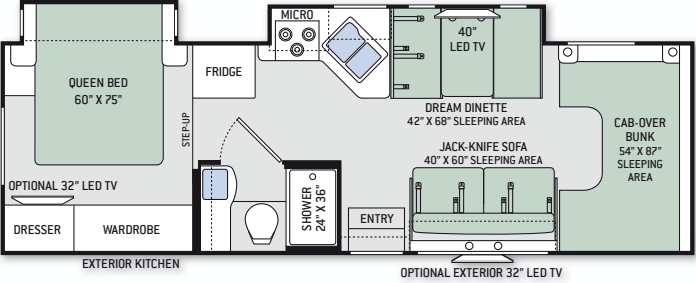

CLASS C FLOOR PLANS

29G

31L