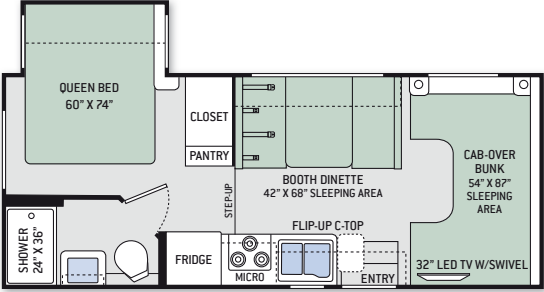

CLASS C FLOOR PLANS

22B