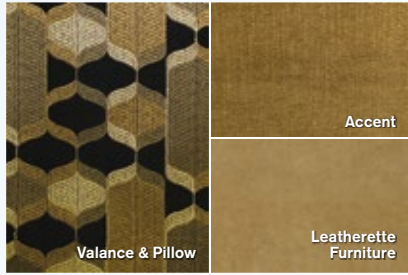

OLYMPIC CHERRY
31E, 31L & 31W ONLY

SYDNEY MAPLE
31E, 31L & 31W ONLY

RED VELVET HD-MAX®

STARLIGHT HD-MAX®

SUPER C

NORTH SHORE

RAVENSWOOD

ROYAL PALM