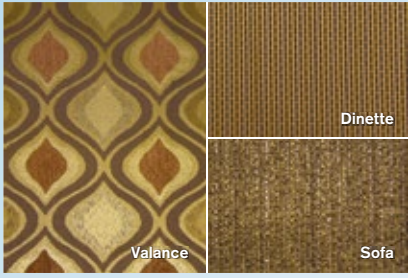

CLASS C

ARABIAN SPICE

DARK RUM

TAUPE METALLIC

CHATEAU

STANDARD GRAPHICS

OLYMPIC CHERRY

SYDNEY MAPLE

OLYMPIC CHERRY
31E, 31L & 31W ONLY

SYDNEY MAPLE
31E, 31L & 31W ONLY

RED VELVET HD-MAX®

STARLIGHT HD-MAX®

SUPER C

NORTH SHORE

RAVENSWOOD

ROYAL PALM