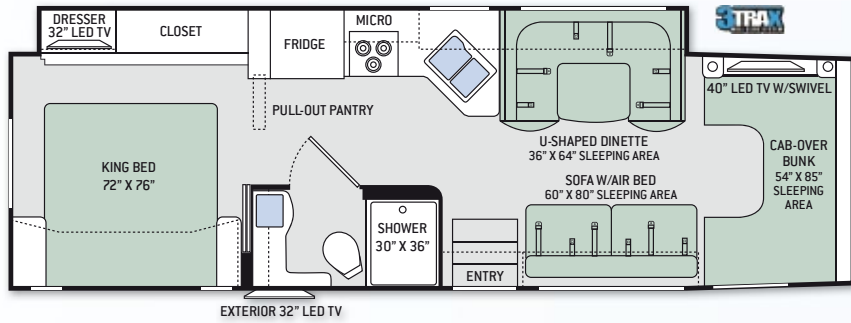

31W

SUPER C FLOOR PLANS

33SW

35SB

35SF

35SK

FLOOR PLAN	22B	22E	23U	24C	26A	28Z	29G	31E	31L	31W	33SW	35SB	35SF	35SK
Chassis	Ford / Chevy	Ford / Chevy	Ford / Chevy	Ford / Chevy	Ford / Chevy	Ford	Ford	Ford	Ford	Ford	Ford	Ford	Ford	Ford
Gross Vehicle (GVWR)	12,500 / 12,300	12,500 / 12,300	12,500 / 12,300	12,500 / 12,300	12,500 / 12,300	14,500	14,500	14,500	14,500	14,500	19,500	19,500	19,500	19,500
Gross Combined (GCWR)	18,500 / 16,000	18,500 / 16,000	18,500 / 16,000	18,500 / 16,000	18,500 / 16,000	22,000	22,000	22,000	22,000	22,000	35,000	35,000	35,000	35,000
Wheel Base	158" / 159"	158" / 159"	158" / 159"	168" / 169"	183" / 184"	212"	212"	223"	223"	223"	255"	245"	255"	255"
Exterior Length (w/o ladder)	24' / 24'-6"	24' / 24'-6"	24'-10" / 25'-4"	24'-11" / 25'-5"	27' / 27'-6"	29'-11"	29'-11"	32'-7"	32'-7"	32'-2"	34'-6"	35'-11"	36'-2"	36'-2"
Exterior Height (w/AC)	10'-10"	10'-10"	10'-10"	10'-10"	10'-10"	10'-10"	10'-10"	11'	11'	11'	12'-4"	12'-4"	12'-4"	12'-4"
Exterior Width (w/o mirrors)	99"	99"	99"	99"	99"	99"	99"	99"	99"	99"	99"	99"	99"	99"
Interior Height (living area)	82"	82"	82"	82"	82"	82"	82"	84"	84"	84"	82"	82"	82"	82"
Awning Size	15'	15'	15'	16'	11'	14'	14'	16'	16'	16'	20'	19'	14'	16'
Fuel (gal)	55 / 57	55 / 57	55 / 57	55 / 57	55 / 57	55	55	55	55	55	40 / 28	40 / 28	40 / 28	40 / 28
LPG (lbs)	40.9	40.9	40.9	40.9	40.9	40.9	40.9	40.9	40.9	40.9	68.2	68.2	68.2	68.2
Fresh/Waste/Gray Water (gal)	50 / 24.5 / 37	50 / 24.5 / 37	40 / 24.5 / 38.5	40 / 24.5 / 38.5	40 / 26 / 26	40 / 26 / 32	39 / 26 / 32	40 / 28 / 28	40 / 31 / 29	40 / 28 / 28	75 / 40 / 47	75 / 40 / 40	75 / 40F - 31R / 40	75 / 40 / 40
Water Heater (gal)	6	6	6	6	6	6	6	6	6	6	6	6	6	6
Furnace (BTUs)	20,000	20,000	20,000	20,000	30,000	30,000	30,000	30,000	30,000	30,000	30,000	30,000	30,000	30,000
Exterior Storage Capacity (cu. ft.)	30.9	52.3	69.5	49.2	40	98.3	46.7	52.8	65.9	59.5	133	128.7	117	164