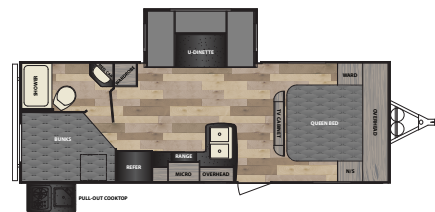

FLOORPLANS, SPECIFICATIONS, EXTERIOR COLORS, DECOR OPTIONS

FLOORPLANS

SPECIFICATIONS

	2201DS	2200SS	2351DKS	2401RG	2455BHS	2500RL	2500FL
Exterior Length	26'9"	26'9"	25'10"	27'11"	27'11"	27'11"	27'11"
Exterior Height (With AC)	10'6"	10'6"	10'6"	10'6"	10'6"	10'6"	10'6"
Exterior Width	8'0"	8'0"	8'0"	8'0"	8'0"	8'0"	8'0"
Interior Height	6'5"	6'5"	6'5"	6'5"	6'5"	6'5"	6'5"
GVWR	7,000	7,000	7,000	7,000	7,000	7,000	7,000
Dry Weight (lbs)	4,900	4,900	5,080	5,220	5,320	5,160	5,230
Dry Hitch Weight (lbs)	575	575	620	650	660	695	575
Axles (lbs)	2 @ 3,500	2 @ 3,500	2 @ 3,500	2 @ 3,500	2 @ 3,500	2 @ 3,500	2 @ 3,500
Tire Size	ST205/75R14C	ST205/75R14C	ST205/75R14C	ST205/75R14C	ST205/75R14C	ST205/75R14C	ST205/75R14C
Fresh Water Tank (Gal)	43	43	43	43	43	43	43
Black Tank Capacity (Gal)	25	25	25	25	25	25	25
Grey Tank Capacity (Gal)	41	41	41	2 @ 25	41	41	41
LP Capacity (lbs)	40	40	40	40	40	40	40
Awning Length	19	19	15	15	19	20	18
Slide-outs	1	1	1	1	1	1	1
Furnace (BTUs)	25,000	25,000	25,000	25,000	25,000	25,000	25,000
Water Heater	6	6	6	6	6	6	6

EXTERIOR COLORS

2455BHS

DÉCOR OPTIONS