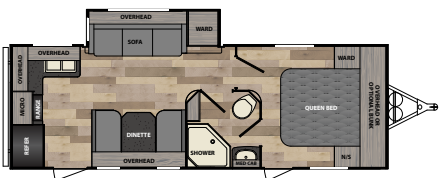

2401RG

SPECIFICATIONS

	2201DS	2200SS	2351DKS	2401RG	2455BHS	2500RL	2500FL
Exterior Length	26'9"	26'9"	25'10"	27'11"	27'11"	27'11"	27'11"
Exterior Height (With AC)	10'6"	10'6"	10'6"	10'6"	10'6"	10'6"	10'6"
Exterior Width	8'0"	8'0"	8'0"	8'0"	8'0"	8'0"	8'0"
Interior Height	6'5"	6'5"	6'5"	6'5"	6'5"	6'5"	6'5"
GVWR	7,000	7,000	7,000	7,000	7,000	7,000	7,000
Dry Weight (lbs)	4,900	4,900	5,080	5,220	5,320	5,160	5,230
Dry Hitch Weight (lbs)	575	575	620	650	660	695	575
Axles (lbs)	2 @ 3,500	2 @ 3,500	2 @ 3,500	2 @ 3,500	2 @ 3,500	2 @ 3,500	2 @ 3,500
Tire Size	ST205/75R14C	ST205/75R14C	ST205/75R14C	ST205/75R14C	ST205/75R14C	ST205/75R14C	ST205/75R14C
Fresh Water Tank (Gal)	43	43	43	43	43	43	43
Black Tank Capacity (Gal)	25	25	25	25	25	25	25
Grey Tank Capacity (Gal)	41	41	41	2 @ 25	41	41	41
LP Capacity (lbs)	40	40	40	40	40	40	40
Awning Length	19	19	15	15	19	20	18
Slide-outs	1	1	1	1	1	1	1
Furnace (BTUs)	25,000	25,000	25,000	25,000	25,000	25,000	25,000
Water Heater	6	6	6	6	6	6	6