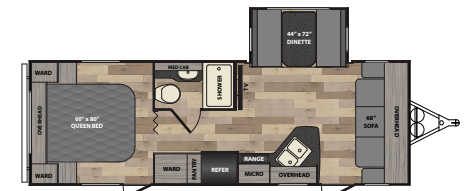

2500FL

DÉCOR OPTIONS