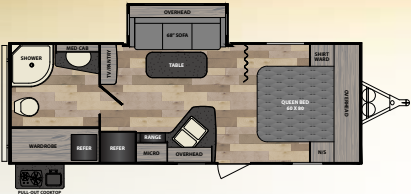

FLOORPLANS, SPECIFICATIONS, EXTERIOR COLORS, DECOR OPTIONS

FLOORPLANS

2200SS

SPECIFICATIONS

	2201DS	2200SS	2351DKS	2401RG	2455BHS	2500RL	2500FL
Exterior Length	26'9"	26'9"	25'10"	27'11"	27'11"	27'11"	27'11"
Exterior Height (With AC)	10'6"	10'6"	10'6"	10'6"	10'6"	10'6"	10'6"
Exterior Width	8'0"	8'0"	8'0"	8'0"	8'0"	8'0"	8'0"
Interior Height	6'5"	6'5"	6'5"	6'5"	6'5"	6'5"	6'5"
GVWR	7,000	7,000	7,000	7,000	7,000	7,000	7,000
Dry Weight (lbs)	4,900	4,900	5,080	5,220	5,320	5,160	5,230
Dry Hitch Weight (lbs)	575	575	620	650	660	695	575
Axles (lbs)	2 @ 3,500	2 @ 3,500	2 @ 3,500	2 @ 3,500	2 @ 3,500	2 @ 3,500	2 @ 3,500
Tire Size	ST205/75R14C	ST205/75R14C	ST205/75R14C	ST205/75R14C	ST205/75R14C	ST205/75R14C	ST205/75R14C
Fresh Water Tank (Gal)	43	43	43	43	43	43	43
Black Tank Capacity (Gal)	25	25	25	25	25	25	25
Grey Tank Capacity (Gal)	41	41	41	2 @ 25	41	41	41
LP Capacity (lbs)	40	40	40	40	40	40	40
Awning Length	19	19	15	15	19	20	18
Slide-outs	1	1	1	1	1	1	1
Furnace (BTUs)	25,000	25,000	25,000	25,000	25,000	25,000	25,000
Water Heater	6	6	6	6	6	6	6

EXTERIOR COLORS

DÉCOR OPTIONS