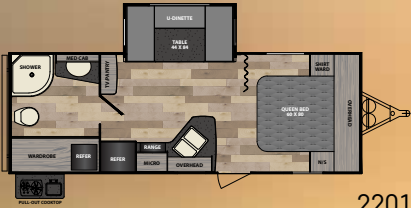

FLOORPLANS, SPECIFICATIONS, EXTERIOR COLORS, DECOR OPTIONS

FLOORPLANS

2201DS