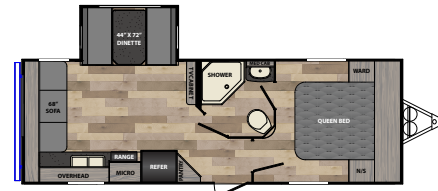

FLOORPLANS, SPECIFICATIONS, EXTERIOR COLORS, DECOR OPTIONS

FLOORPLANS

SPECIFICATIONS

	2201DS	2200SS	2351DKS	2401RG	2455BHS	2500RL	2500FL
Exterior Length	26'9"	26'9"	25'10"	27'11"	27'11"	27'11"	27'11"
Exterior Height (With AC)	10'6"	10'6"	10'6"	10'6"	10'6"	10'6"	10'6"
Exterior Width	8'0"	8'0"	8'0"	8'0"	8'0"	8'0"	8'0"
Interior Height	6'5"	6'5"	6'5"	6'5"	6'5"	6'5"	6'5"
GVWR	7,000	7,000	7,000	7,000	7,000	7,000	7,000
Dry Weight (lbs)	4,900	4,900	5,080	5,220	5,320	5,160	5,230
Dry Hitch Weight (lbs)	575	575	620	650	660	695	575
Axles (lbs)	2 @ 3,500	2 @ 3,500	2 @ 3,500	2 @ 3,500	2 @ 3,500	2 @ 3,500	2 @ 3,500
Tire Size	ST205/75R14C	ST205/75R14C	ST205/75R14C	ST205/75R14C	ST205/75R14C	ST205/75R14C	ST205/75R14C
Fresh Water Tank (Gal)	43	43	43	43	43	43	43
Black Tank Capacity (Gal)	25	25	25	25	25	25	25
Grey Tank Capacity (Gal)	41	41	41	2 @ 25	41	41	41
LP Capacity (lbs)	40	40	40	40	40	40	40
Awning Length	19	19	15	15	19	20	18
Slide-outs	1	1	1	1	1	1	1
Furnace (BTUs)	25,000	25,000	25,000	25,000	25,000	25,000	25,000
Water Heater	6	6	6	6	6	6	6

EXTERIOR COLORS

2500RL

DÉCOR OPTIONS