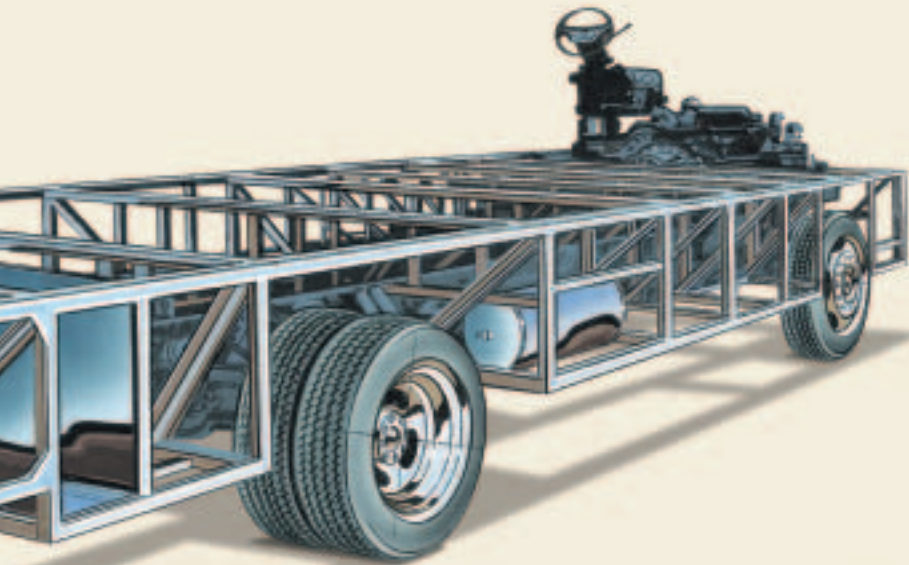

The perfect finish.

Safari coaches are painted in our own state-of-the-art facility using a multi-step paint process to help lengthen the life of your motorhome's exterior. The process includes sanding, application of sealer and base coat, hand-applied graphics, spray painting, and three applications of clear coat.