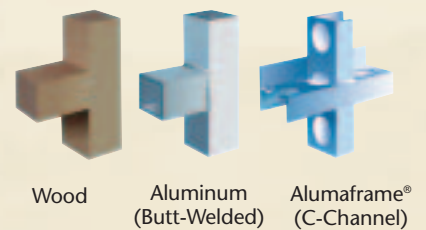

5-Layer Exterior Wall:

- A High-gloss gel coat fiberglass
- B Interlocking C-Channel filled with 1-1/2" fiberglass insulation bonded in place so it doesn't sag or leave spaces uninsulated
- C Vapor barrier
- D Bead foam adds comfort, saves energy and provides a thermal insulative barrier
- E Interior paneling

5-Layer Floor:

- A 5/8" Structurwood™
- B 1-1/2" steel tube
- C Blue foam
- D Luaun
- E Darco