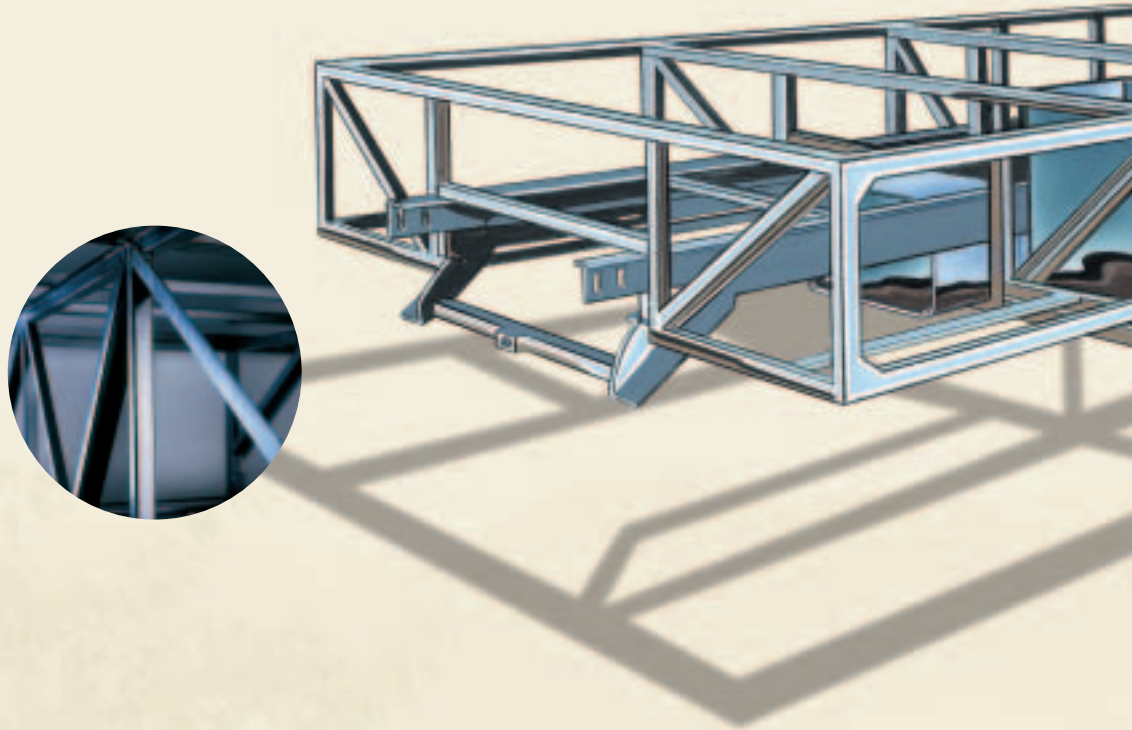

SmartStructure is fully integrated with your choice of Workhorse or Ford chassis.

The strength of Alumaframe®

Thanks to our Alumaframe® Superstructure, your Safari coach is built to take on anything the road can dish out. We revolutionized the industry by replacing outdated wood and tubular aluminum construction with our exclusive system of aluminum C-Channel crossmembers. These run the full length of the coach, with double-welded intersections for superior strength.