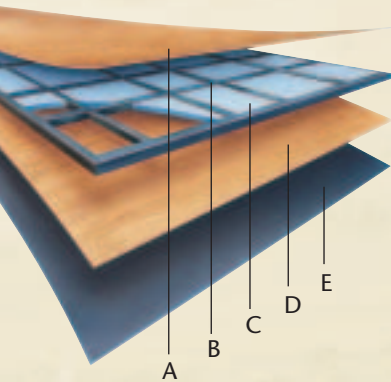

5-Layer Floor:

- A 5/8" Structurwood™
- B 1-1/2" steel tube
- C Blue foam
- D Luaun
- E Darco

The perfect finish.

Safari coaches are painted in our own state-of-the-art facility using a multi-step paint process to help lengthen the life of your motorhome's exterior. The process includes sanding, application of sealer and base coat, hand-applied graphics, spray painting, and three applications of clear coat.

9-Layer Roof:

- A Peaked aluminum roof
- B Luaun backing
- C Thick, tapered bead foam insulation
- D Aluminum double I-beam superstructure filled with fiberglass insulation
- E Vapor barrier
- F Structure foam: thermal insulative barrier
- G 1/2" bead foam insulation
- H Foam padding for extra insulation
- I Padded vinyl ceiling